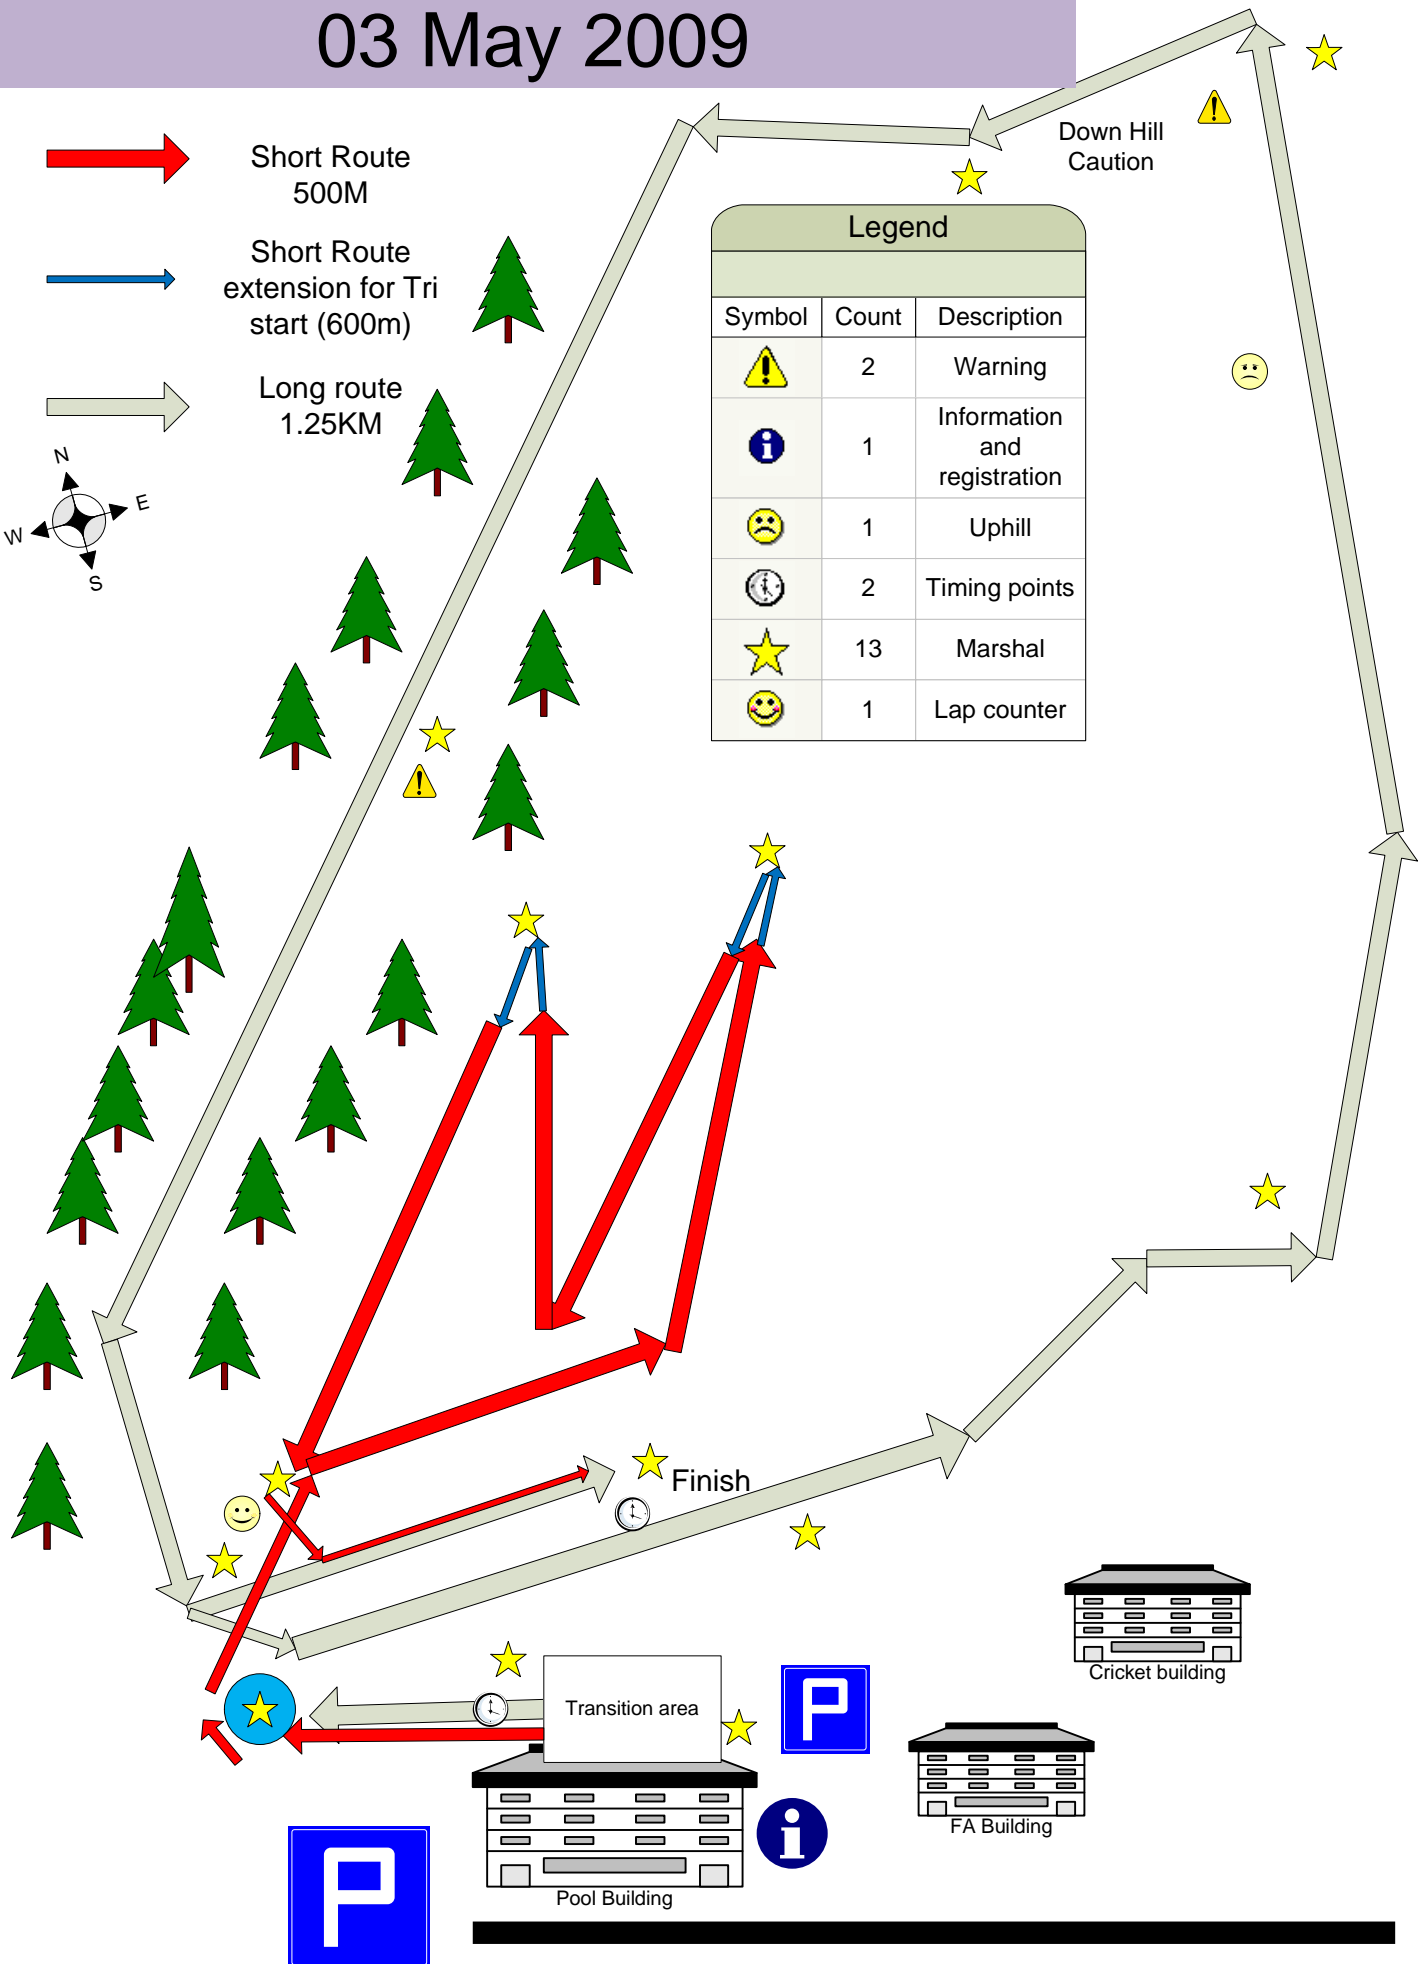

# Northwich Aquathlon Run Route

## 03 May 2009

Short Route  
500M

Short Route  
extension for Tri  
start (600m)

Long route  
1.25KM

Legend		
Symbol	Count	Description
	2	Warning
	1	Information and registration
	1	Uphill
	2	Timing points
	13	Marshal
	1	Lap counter

Down Hill  
Caution

Finish

Transition area

Pool Building

FA Building

Cricket building